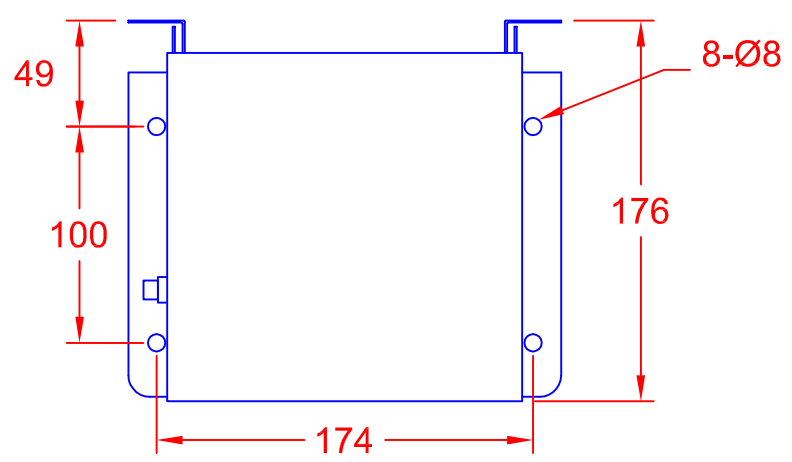

TOLERANCES (UNLESS SPECIFIED)	
0-10mm	±0.2mm
10.1-50mm	±0.5mm
50.1-250mm	±1.0mm
>250mm	±2.0mm

WALL MOUNTING TRANSFORMER
 TYPE: ISOLATION
 MODEL: CM1500/WM0
 INPUT: 230V, 50Hz
 OUTPUT: 55V-0-55V
 RATING: CENTRE TAP EARTHED
 1.5kVA INTERMITTENT
 (5 MINS ON, 15 MINS OFF)
 THERMAL CUTOUT: 6A
 ENCLOSURE: MILD STEEL
 RATED IP22
 COLOUR: RAL 7032

REV	
4	
3	
2	
1	

CARROLL & MEYNELL
 TRANSFORMERS LIMITED
 TEL: 01642 617406 FAX: 01642 614178
 enquiries@carroll-meynell.com

TITLE: WALL MOUNTED TRANSFORMER
 CM1500/WM0
 ALL DIMENSIONS IN mm

DRAWN	PROJECTION	DATE	SCALE
SH		3/5/8	NTS
DRAW No	REV	PAGE	
3274	0	1/1	