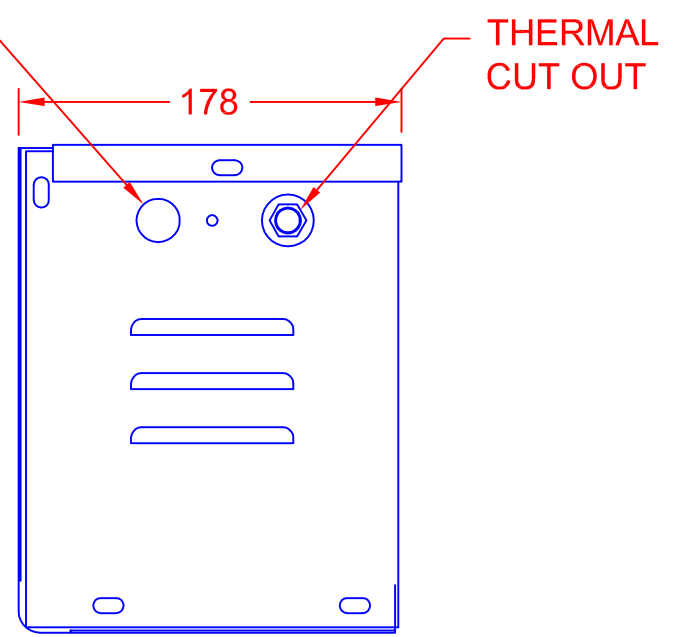

TOLERANCES (UNLESS SPECIFIED)	
0-10mm	±0.2mm
10.1-50mm	±0.5mm
50.1-250mm	±1.0mm
>250mm	±2.0mm

WALL MOUNTING TRANSFORMER
 TYPE: ISOLATION
 MODEL: CM1500/WM0
 INPUT: 230V, 50Hz
 OUTPUT: 55V-0-55V
 RATING: CENTRE TAP EARTHED
 1.5kVA INTERMITTENT
 (5 MINS ON, 15 MINS OFF)
 THERMAL CUTOUT: 6A
 ENCLOSURE: MILD STEEL
 RATED IP22
 COLOUR: RAL 7032

REV	
4	
3	
2	
1	

CARROLL & MEYNELL
 TRANSFORMERS LIMITED
 TEL: 01642 617406 FAX: 01642 614178
 enquiries@carroll-meynell.com

TITLE: WALL MOUNTED TRANSFORMER
 CM1500/WM0
 ALL DIMENSIONS IN mm

DRAWN	PROJECTION	DATE	SCALE
SH		3/5/8	NTS
DRAW No	REV	PAGE	
3274	0	1/1	