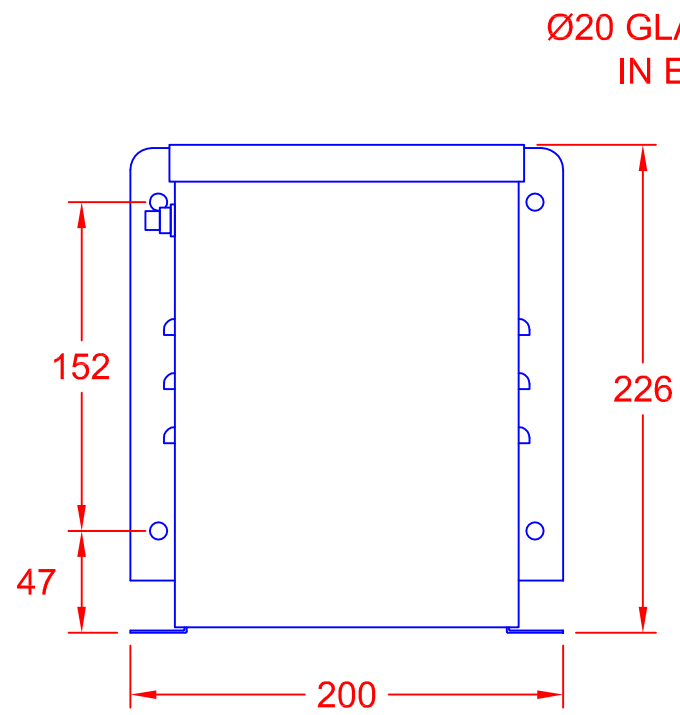

TOLERANCES (UNLESS SPECIFIED)	
0-10mm	±0.2mm
10.1-50mm	±0.5mm
50.1-250mm	±1.0mm
>250mm	±2.0mm

WALL MOUNTING TRANSFORMER
 TYPE: ISOLATION
 MODEL: CM1500/WM0
 INPUT: 230V, 50Hz
 OUTPUT: 55V-0-55V
 RATING: CENTRE TAP EARTHED
 1.5kVA INTERMITTENT
 (5 MINS ON, 15 MINS OFF)
 THERMAL CUTOUT: 6A
 ENCLOSURE: MILD STEEL
 RATED IP22
 COLOUR: RAL 7032

REV	
4	
3	
2	
1	

CARROLL & MEYNELL
 TRANSFORMERS LIMITED
 TEL: 01642 617406 FAX: 01642 614178
 enquiries@carroll-meynell.com

TITLE: WALL MOUNTED TRANSFORMER
 CM1500/WM0
 ALL DIMENSIONS IN mm

DRAWN	PROJECTION	DATE	SCALE
SH		3/5/8	NTS
DRAW No	REV	PAGE	
3274	0	1/1	